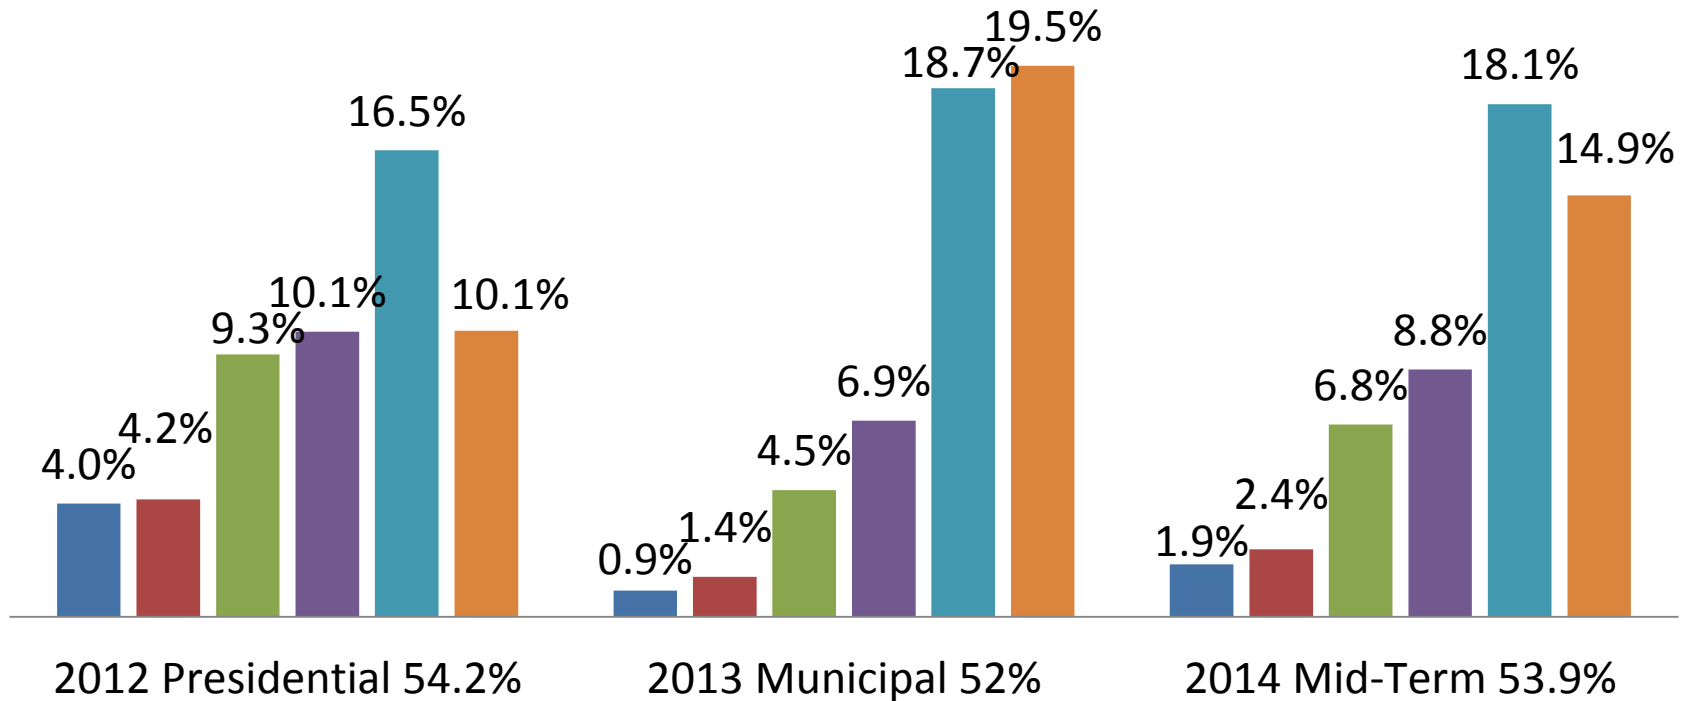

PERCENT OF THE VOTE COMPRISED BY FEMALES IN HARRIS COUNTY NOVEMBER ELECTIONS BY AGE GROUP

(based on Harris County, TX Voter Records)

■ 18-24 ■ 25-29 ■ 30-39 ■ 40-49 ■ 50-64 ■ 65+