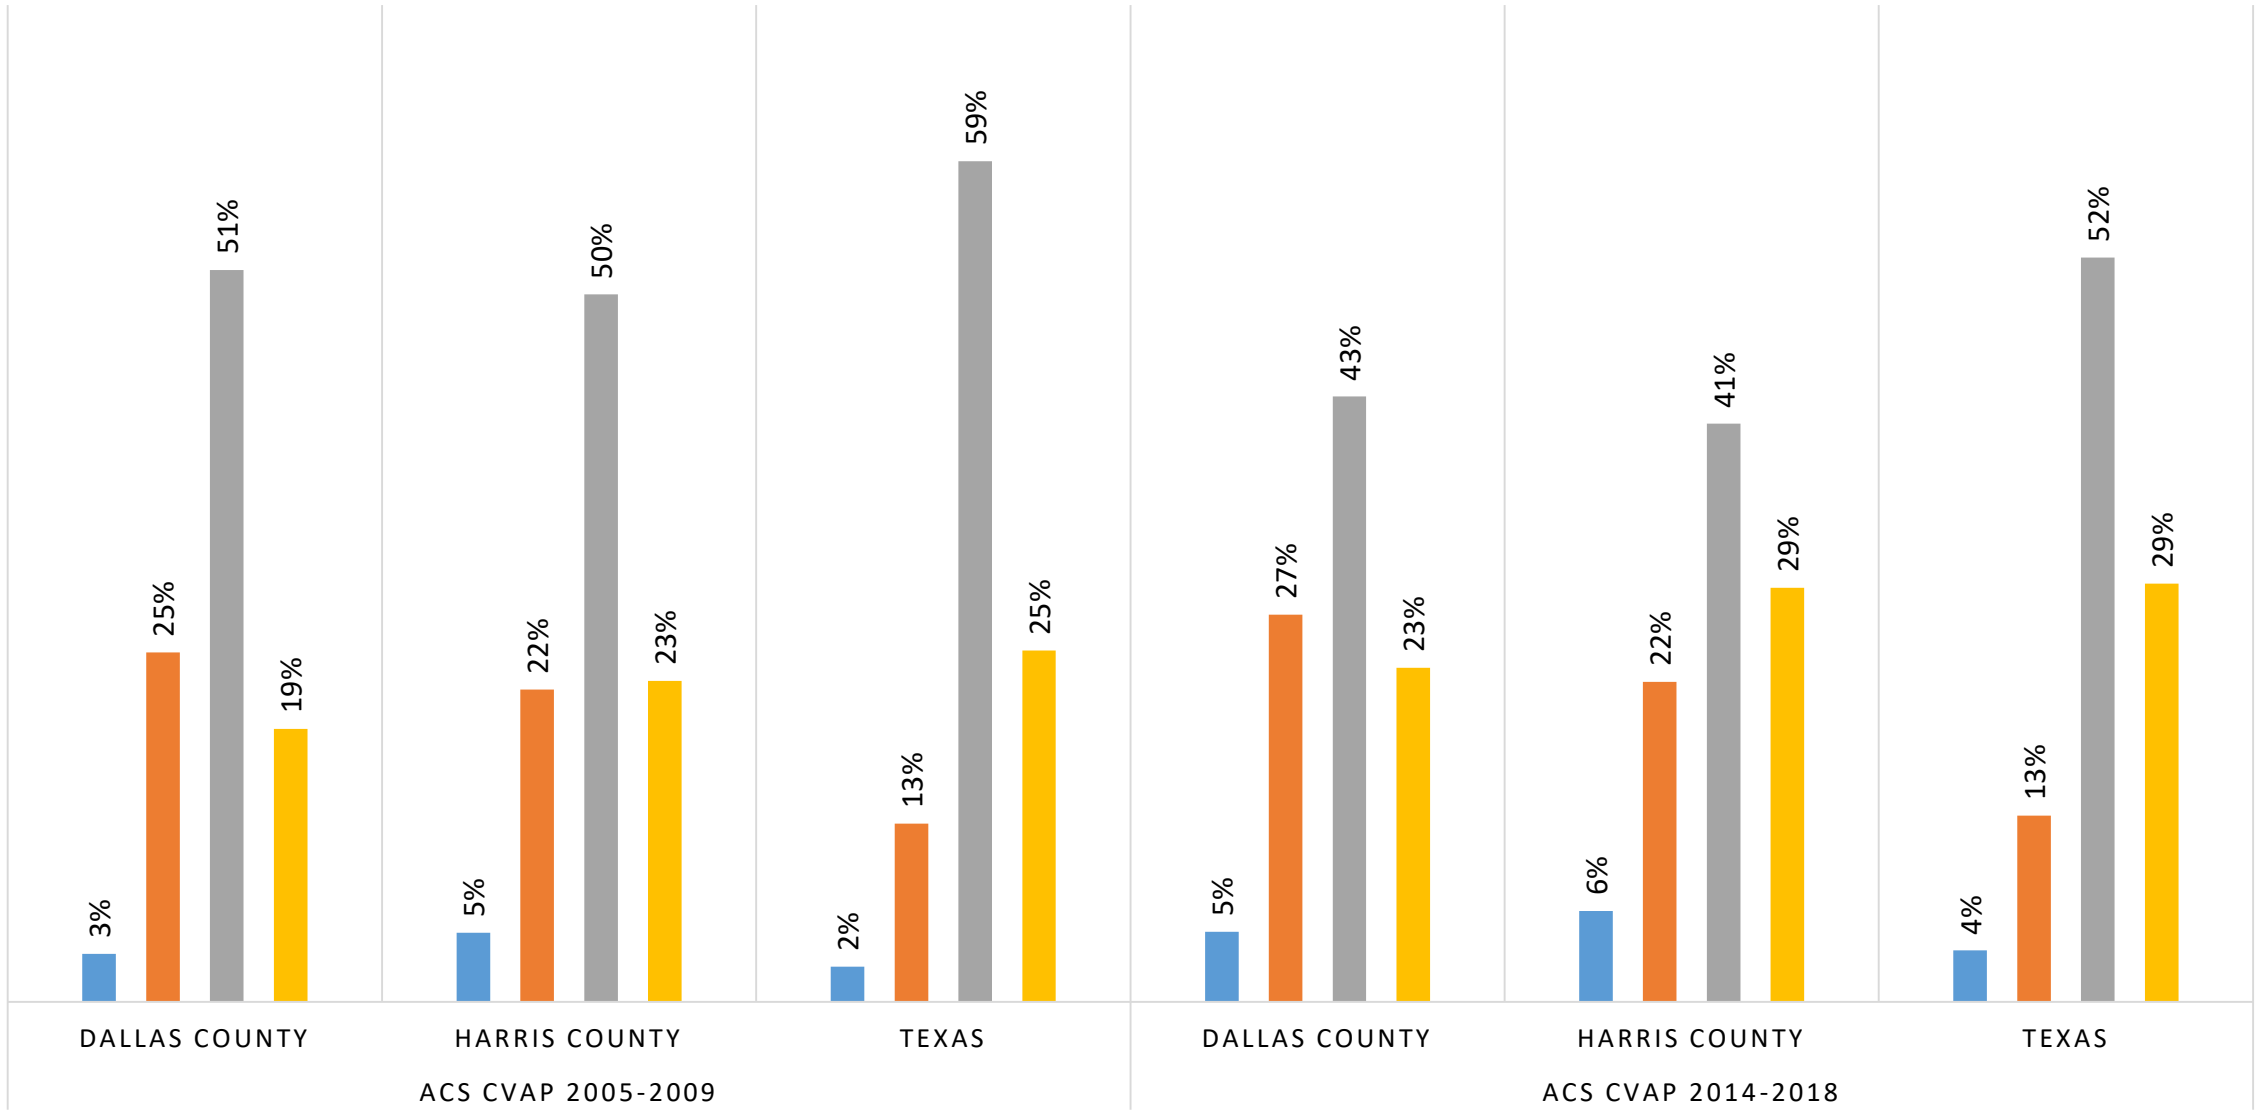

# CITIZEN VOTING AGE POPULATION (CVAP) ESTIMATES: DALLAS CNTY, HARRIS CNTY AND TEXAS

SOURCE: US Census 2005-2009 and 2014-2018 American Community Surveys for Dallas and Harris County

■ Asian Alone   ■ Black or African American Alone   ■ White Alone   ■ Hispanic or Latino

# DEMOCRAT VS REPUBLICAN VOTE TOTALS IN 2000 AND 2020 CONTEST FOR DALLAS COUNTY SHERIFF AND HARRIS COUNTY TAX ASSESSOR COLLECTOR

SOURCE: 2000 and 2020 Dallas Cnty and Harris Cnty Official and Unofficial Cumulative Election Reports

■ Democratic Candidate   ■ Republican Candidate